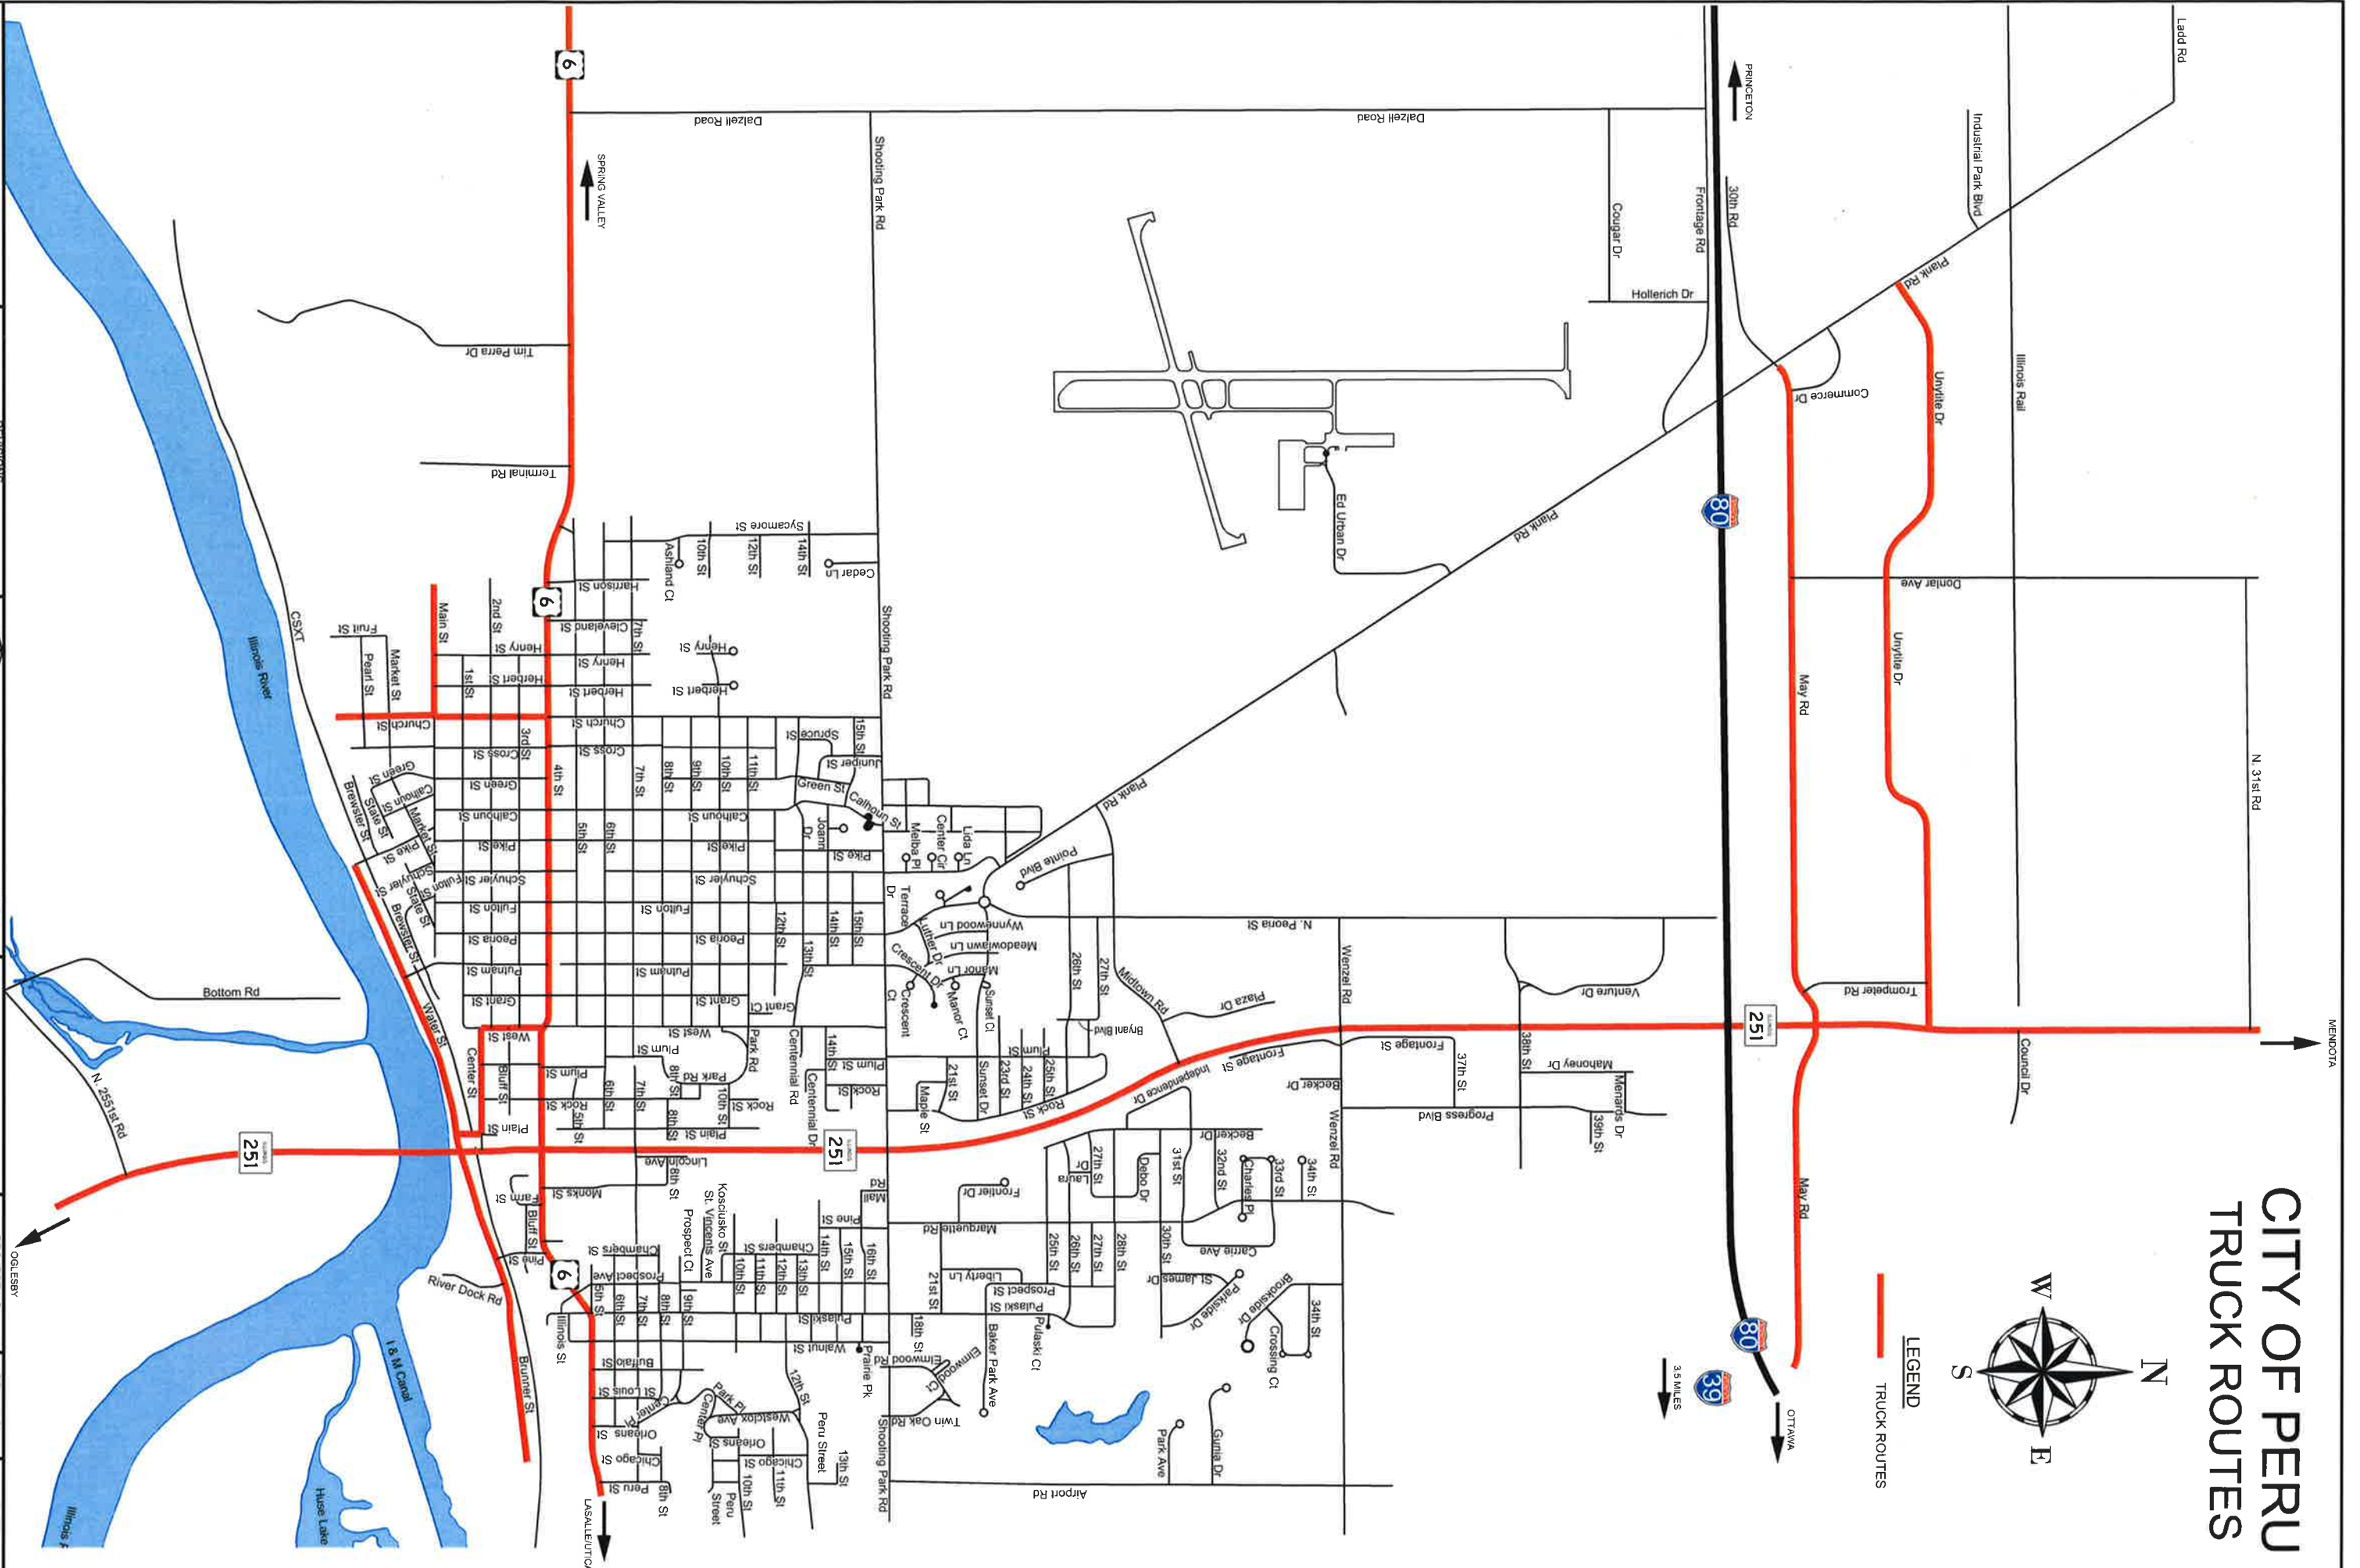

CITY OF PERU TRUCK ROUTES

LEGEND
TRUCK ROUTES

CITY OF PERU 1001 South Main Street - Peru, IN 47534 PHONE: (317) 234-4000 FAX: (317) 232-3300 WWW: WWW.CITYOFPERU.IN		TRUCK ROUTE MAP	
PROJECT NO: FILE NAME: Street_Map_Updated.dwg	DRAWN BY: EPZ SCALE: 1" = 800'	DATE: 3/22/22 CURRENT AS OF: 3/22/22	OGLESBY